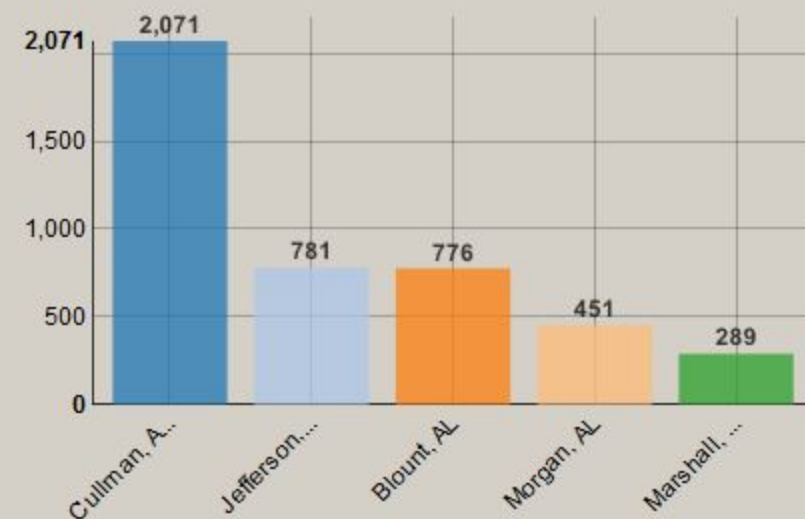

Wallace State Community College Demographics Dashboard

Select Term:

Total Enrollment:

As of:

Enrollment by Status

Enrollment by Age

Enrollment by Top 5 Counties

Enrollment by Gender

Enrollment by Ethnicity/Race

Enrollment by College