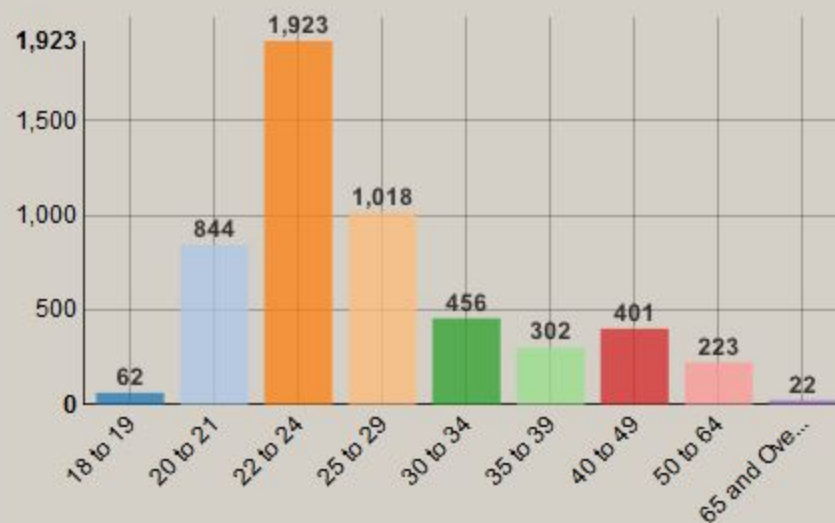

Wallace State Community College Demographics Dashboard

Select Term:

Total Enrollment:

As of:

Enrollment by Status

Enrollment by Age

Enrollment by Top 5 Counties

Enrollment by Gender

Enrollment by Ethnicity/Race

Enrollment by College