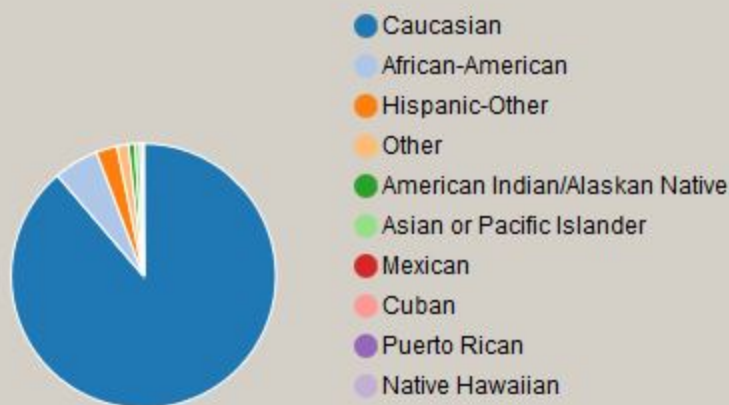

Wallace State Community College Demographics Dashboard

Select Term:

Total Enrollment:

As of:

Enrollment by Status

Enrollment by Age

Enrollment by Top 5 Counties

Enrollment by Gender

Enrollment by Ethnicity/Race

Enrollment by College