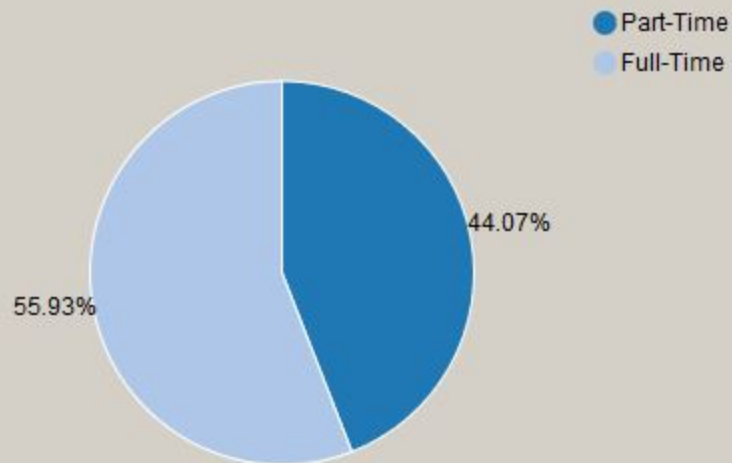

Wallace State Community College Demographics Dashboard

Select Term:

Total Enrollment:

As of:

Enrollment by Status

Enrollment by Age

Enrollment by Top 5 Counties

Enrollment by Gender

Enrollment by Ethnicity/Race

Enrollment by College