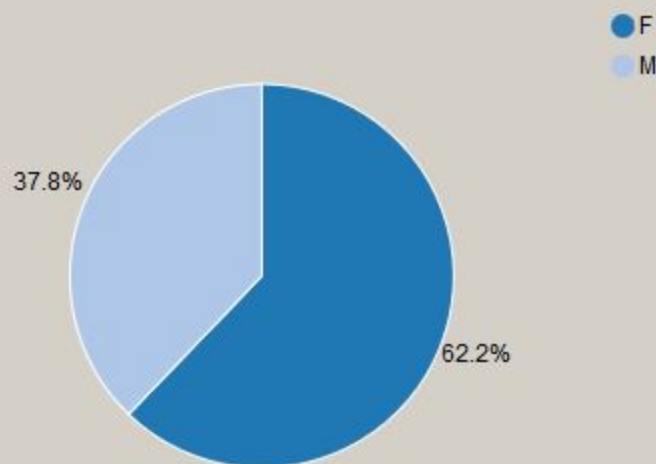

Wallace State Community College Demographics Dashboard

Select Term:

Total Enrollment:

As of:

Enrollment by Status

Enrollment by Age

Enrollment by Top 5 Counties

Enrollment by Gender

Enrollment by Ethnicity/Race

Enrollment by College